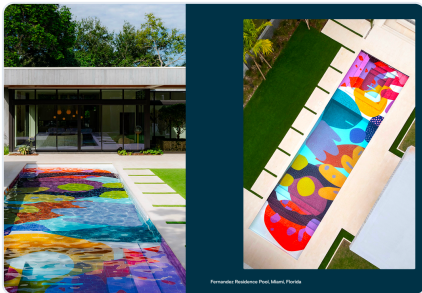

Monochrome Artist Profile

Generated on June 16, 2026, 12:54 PM | <https://monochrome.com/artist/aproba/report.pdf>

OVERVIEW

Aproba

Worldwide

Gallery

1
Echoes of the Infinite Forever Is Now
05, Giza Plateau Materials: Natural
Stone | Dimensions: 3 Sculptures,
varying sizes from 11ft - 10ft | Year:
2025 | Budget: \$800K | Location:
Giza, Egypt | Organization: Art
D'Égypte

2
Unbounded Sanctuary Materials:
Steel Ballast, Fibreglass |
Dimensions: 7 Sculptures, varying
sizes from 6.5ft - 19.5ft | Year: 2025
| Budget: \$300K | Location:
Shenzhen Joy City, China | Client:
Shenzhen Joy City

4
Fernandez Residence Pool, Miami,
Florida Materials: Custom
Handmade Ceramic Water Jet Cut
Tile | Dimensions: 45ft x 60ft | Year:
2024 | Budget: \$180K | Location:
Miami, Florida | Client: Private

5
Sculptural Facade Mural, Portland,
Oregon Materials: HD Foam, Foam
Coating, Exterior Paint | Dimensions:
40ft x 38ft | Year: 2022 | Budget:
\$155K | Location: Portland, Oregon |
Client: Dashboard US and Radius Art
Studio