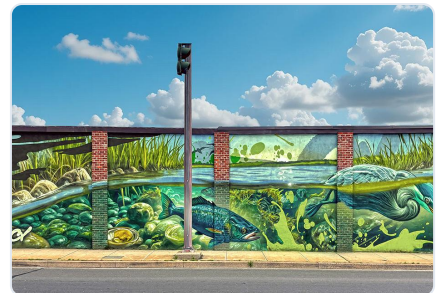

ARCY
A World Unknown - Spray Paint -
12'x55' - 2025 - $16,500 -
Bridgeport, CT - City of Bridgeport