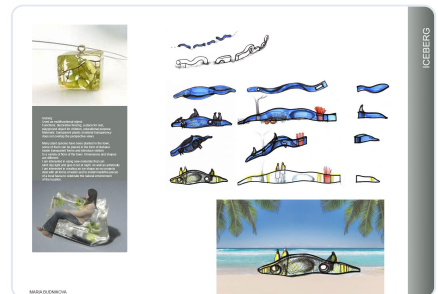

Monochrome Artist Profile

Generated on June 17, 2026, 1:42 AM | <https://monochrome.com/artist/budnikovahotmailcom/report.pdf>

OVERVIEW

budnikova@hotmail.com

Worldwide

Gallery

monument

1 budnikova maria