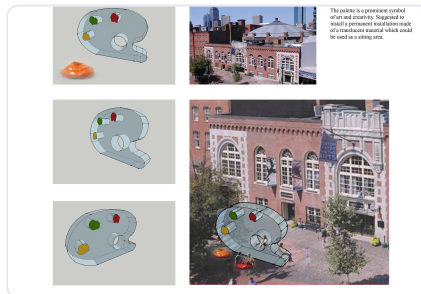

Monochrome Artist Profile

Generated on June 17, 2026, 1:42 AM | <https://monochrome.com/artist/budnikovahotmailcom/report.pdf>

OVERVIEW

budnikova@hotmail.com

Worldwide

Gallery

monument

1 budnikova maria