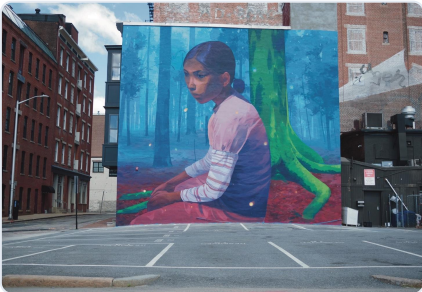

## Gallery

andrewhem fireflies  
Painted in Providence, Rhode Island. Client The Avenue Projects. Took a picture of a local while she waited for the bus. I wanted to include some nature in an all city landscape.

fondi  
Painted in Fondi, Italy. Spent a week in Fondi and developed this concept when spending time with locals around Fondi. It's a painting of the Virgin Mary being celebrated.

rfrkhighschool  
Painted this for RFK Highschool in Los Angeles. The school asked me to create a piece that the students can relate to. At the time I knew that Naruto Anime was pretty trendy so I created this character inspired by Naruto with students attire.