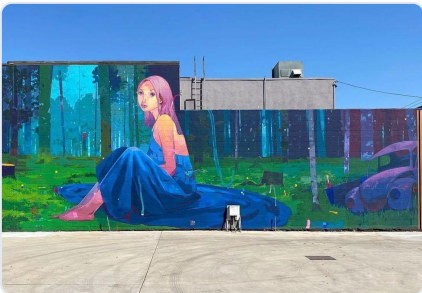

## Gallery

andrewhem fireflies  
Painted in Providence, Rhode Island. Client The Avenue Projects. Took a picture of a local while she waited for the bus. I wanted to include some nature in an all city landscape.

fondi  
Painted in Fondi, Italy. Spent a week in Fondi and developed this concept when spending time with locals around Fondi. It's a painting of the Virgin Mary being celebrated.

rfrkhighschool  
Painted this for RFK Highschool in Los Angeles. The school asked me to create a piece that the students can relate to. At the time I knew that Naruto Anime was pretty trendy so I created this character inspired by Naruto with students attire.