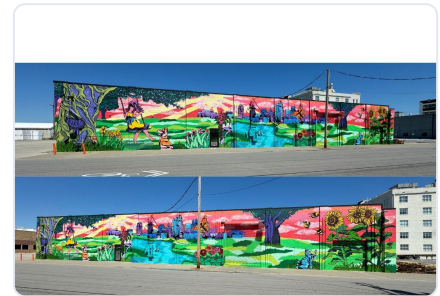

GRAPHIC

MIXED STYLES

Social Profiles

Facebook <https://www.facebook.com/profile.php?id=61587322679568>

Instagram <https://www.instagram.com/daniromamurals/>

Gallery

Interactive Community Mural
Much Love, Henderson features bold orange and yellow hands forming a heart shape, framing black mountain silhouettes and local desert flora. The piece invites viewers to step inside the hands, creating an interactive moment centered on love, connect

Large Community Mural
Corn Cob City is a bold, playful mural celebrating local identity, painted on a historic corn cob factory and inspired by the city's connection to the Katy Trail.

Tall Mural on a pole
Colorful Gathering is a vibrant, interactive mural that brings people together through bold color and flowing forms, celebrating community, connection, and shared space.

360 Mural on School Bus
Bebe the Bus is a bold, colorful party mobile transformed into a moving mural, featuring interactive design elements that invite people to engage, take photos, and have fun wherever it goes.

Large Community Mural
You Can Have It All follows a young girl looking out toward the city while grounded in the charm of a small town, capturing the balance between big dreams and where you come from.