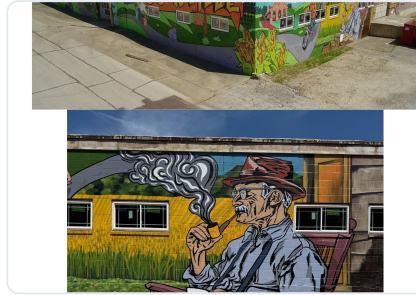

GRAPHIC

MIXED STYLES

Social Profiles

Facebook <https://www.facebook.com/profile.php?id=61587322679568>

Instagram <https://www.instagram.com/daniromamurals/>

Gallery

Interactive Community Mural
Much Love, Henderson features bold orange and yellow hands forming a heart shape, framing black mountain silhouettes and local desert flora. The piece invites viewers to step inside the hands, creating an interactive moment centered on love, connect

Large Community Mural
Corn Cob City is a bold, playful mural celebrating local identity, painted on a historic corn cob factory and inspired by the city's connection to the Katy Trail.

Tall Mural on a pole
Colorful Gathering is a vibrant, interactive mural that brings people together through bold color and flowing forms, celebrating community, connection, and shared space.

360 Mural on School Bus
Bebe the Bus is a bold, colorful party mobile transformed into a moving mural, featuring interactive design elements that invite people to engage, take photos, and have fun wherever it goes.

Large Community Mural
You Can Have It All follows a young girl looking out toward the city while grounded in the charm of a small town, capturing the balance between big dreams and where you come from.