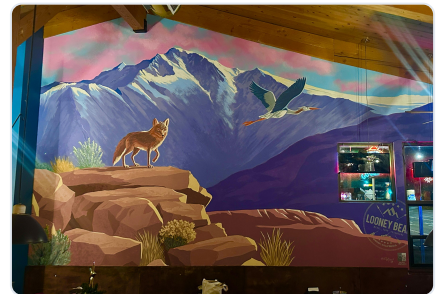

Monochronicle Artist Profile

Generated on June 16, 2026, 3:40 PM | <https://monochronicle.com/artist/dwtitus/report.pdf>

OVERVIEW

Dwtitus

Worldwide

Gallery

IMG 3037

"Full Bloom" Placemaking mural in Bishop, CA depicting Sky Pilots endemic to the Eastern Sierra and only growing above 12,000 feet. 2024, Acrylic on Cinderblock, 11'x15' In association with the C5 gallery Community mural project.

IMG 9050

"Epic Ride" is a 70'x16' mural painted with acrylic on cinderblock depicting a mountain biker jumping onto the Lake Tahoe rim trail at sunrise. Part of the Carson City Nevada Murals and Music festival in 2024. The back wall of The Bike Smith.

IMG 0925

"Autumn Sunrise" 26'x16' interior mural, acrylic on wallboard. Commissioned to open the space and bring local flora and fauna into the room. 2025

IMG 3739

"High Tide" 67' long acrylic on cement, 2024 Transformed the parking garage wall into an underwater scene depicting local sealife for the city of Manhattan Beach, CA.