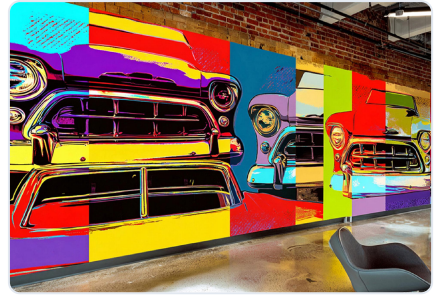

5 Time to Explore
Time to Explore Medium: Acrylic latex on sheet rock Dimensions: 84" x 130" Year: 2019 Location: Ellis Academy Client: Savannah-Chatham Public Schools, Savannah Budget: \$2,200

Hoelscher Arc Memory

Hoelscher Flower Fulcrum

Hoelscher In Progress

Hoelscher Pop Chevy Grillscape

Hoelscher Roadside Rally