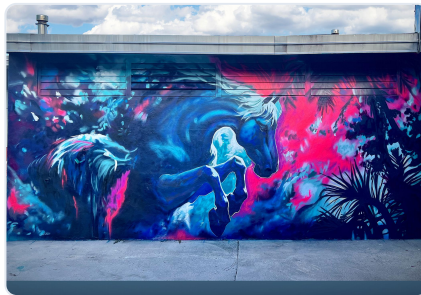

Large mural of colorful birds in motion surrounded by flowing abstract forms painted on the exterior of a ship. Elysian, Mixed Media on Wall, 2025, \$23,000 USD, Mediterranean Sea, Commissioned by Windstar Cruises. Depicts bee-eater birds in flight within flowing forms, emphasizing movement, color, and connection to the surrounding environment.

Large mural featuring a young cougar and a hummingbird surrounded by flowing lines and geometric patterns on a building wall. Legacy, Spray Paint on Wall, 14 ft x 27 ft, 2024. Memphis, TN. Commissioned by City of Memphis. Depicts a cougar and hummingbird with layered patterns symbolizing resilience, cultural identity, and ecological balance. Budget \$17,000.

Large outdoor mural of a female figure with flowing hair and symbolic elements, painted on a building wall.

Awena, Mixed Media on Wall, approx. 2,100 sq ft, 2023. Fort Pierce, FL. Commissioned by City of Fort Pierce CRA. Depicts a female figure with symbolic elements representing unity, strength, and cultural identity. Budget \$50,000.