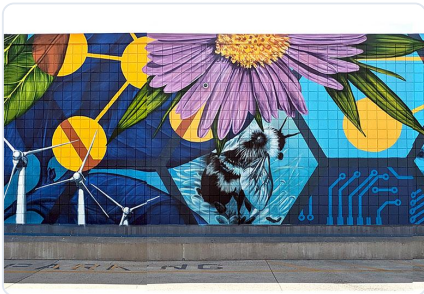

MURAL

MIXED STYLES

REALISM

Biography

Sophy Tuttle is an English-born American muralist, painter, and installation artist. Her work celebrates and promotes culture-building between humans and all other forms of life. Often vibrant and dynamic, these murals are a way to begin conversations within the community about our relationship with nature and the ways in which we both conflict and collaborate with our fellow creatures every day.

Sophy began painting murals while living in Oaxaca, Mexico in 2013, where she learned from local activists and artists. Her work can now be seen from Massachusetts to Colombia and she has participated in many mural festivals both nationally and internationally including Pangeaseed's Sea Walls Festival (2020 & 2021, USA), Sunny Dayz Mural Festival (2024, USA) and the Cheltenham Paint Festival (2023, England).

Social Profiles

Facebook <https://www.facebook.com/SophyTuttleArt/>

Instagram <https://www.instagram.com/sophytuttle>

Gallery

Mural of an owl, salamander, and bird
 MESA // Beyond Walls // UMASS Lowell, Mahoney Hall // Lowell, MA, USA // 120x40' // 2022

Mural on a triangle sculpture with native species in green and orange
 La proporción áurea (The Golden Ratio) // Arts Envoy Program // United States Embassy, Bogotá, Colombia // 25x10' // 2023

Mural of an owl and an owl skeleton with a red thread between them
 Space Owls // Devonshire St. & High St. // Cheltenham, England // Cheltenham Paint Fest // 40x20' // 2023