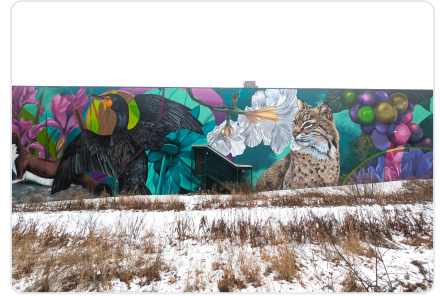

a mural of a bobcat, cormorant, and stoat with a blue-green background
Wild Life // Mass Central Rail Trail // Waltham, MA // 200x70' // 2025